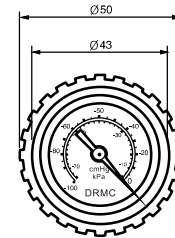

Accessories

VACUUM GAUGE

- Vacuum level : 0 to -100Kpa (0 to -76cmHg)
- Accuracy : $\pm 1.6\%$ Full scale
- Material : Brass, ABS, PMMA
- Weight : 60g

DG-40

PRESSURE GAUGE

- Pressure level : 0 to 10bar (0 to 150psi)
- Accuracy : $\pm 1.6\%$ Full scale
- Material : Brass, ABS, PMMA
- Weight : 60g