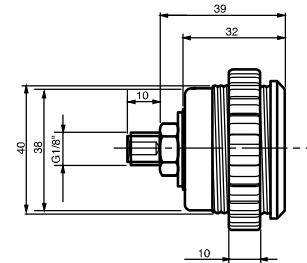

Accessories

VACUUM GAUGE

- Vacuum level : 0 to -100Kpa (0 to -76cmHg)
- Accuracy : $\pm 1.6\%$ Full scale
- Material : Brass, ABS, PMMA
- Weight : 60g

DG-40

PRESSURE GAUGE

- Pressure level : 0 to 10bar (0 to 150psi)
- Accuracy : $\pm 1.6\%$ Full scale
- Material : Brass, ABS, PMMA
- Weight : 60g